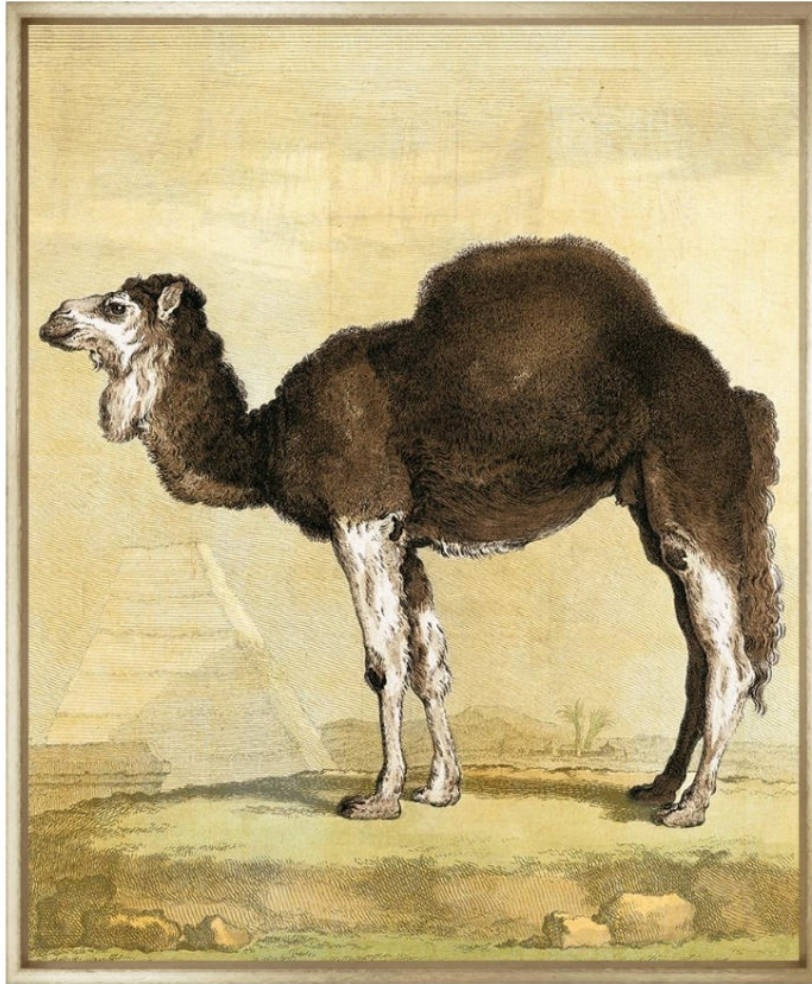

## Camelus Dromedarius Giclee Print

SKU: AHW-2002-DROM

Camelus Dromedarius Giclee Print in Walnut Wedge Frame

1 in Houston

Dimensions (W x D x H): 20 x 24 in

**\$695.00**