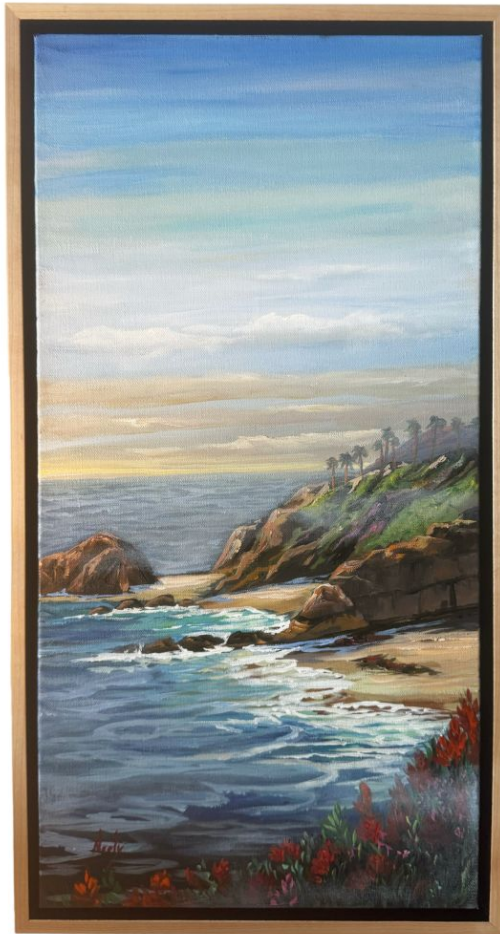

HOME / ANTIQUES / DESIGN

www.mecox.com

DALLAS | HOUSTON | LOS ANGELES | NEW YORK | PALM BEACH | HAMPTONS

Cliffs on the Shore Original Art

SKU: CON-KN-12242

Cliffs on the Shore Original Art Oil Painting by Artist Karen Neely Simple Wood Shadow Frame

Dimensions (W x D x H): 13.5 x 25.5 in

\$1,475.00