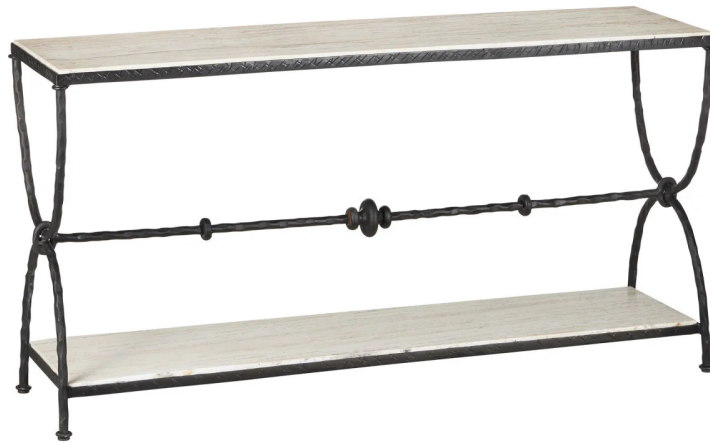

HOME / ANTIQUES / DESIGN

www.mecox.com

DALLAS | HOUSTON | LOS ANGELES | NEW YORK | PALM BEACH | HAMPTONS

Travertine Console Table

SKU: FNCN-2406-LGAGPC

Helena Wrought Iron Console with Natural Travertine Top and Bottom Travertine Shelf Hand Forged Iron Frame in Rustic Bronze Finish with Decorative Orb Details on Middle Stretcher Color of Stone Will Vary from Piece to Piece 167 Pounds

Dimensions (W x D x H): 60 x 17 x 39.75 in

\$4,295.00