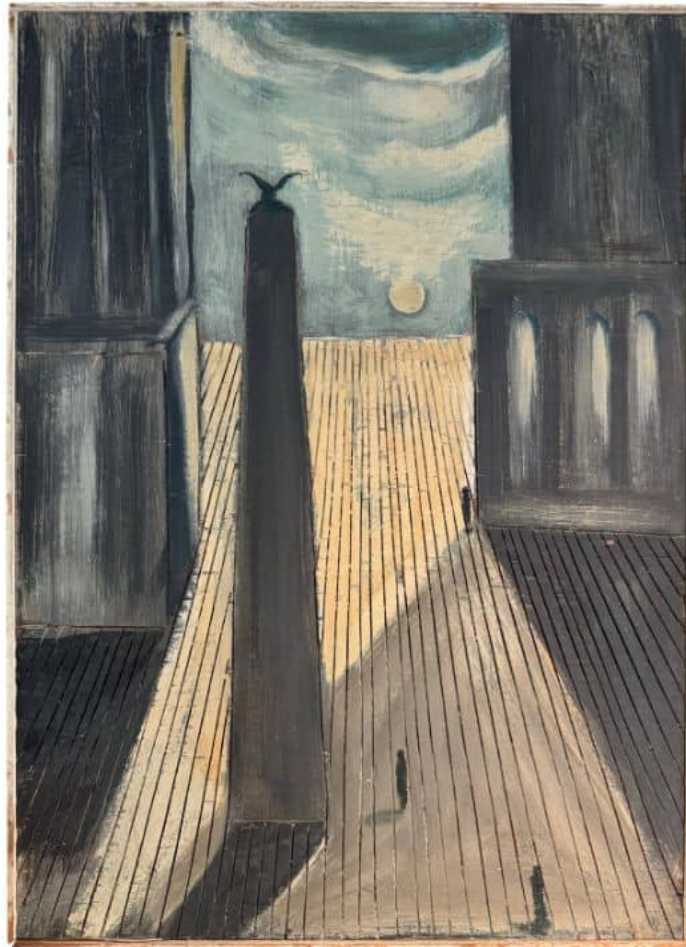

## Large Vintage Original Oil on Wood Painting

SKU: AAW-703FPR-008

Large Vintage Original Oil on Wood Painting with Original Frame Metaphysical Art Movement Influenced by Surrealism In the Style of Magritte or Giorgio de Chirico Desolate Melancholic Scene Featuring an Obelisk, Classic Architecture, Sinking Moona and Isolated Figures Wood Board Partially Engraved with Grooves for Texture Approximately 1950's

Dimensions (W x D x H): 24 x 1.75 x 36 in

**\$1,950.00**