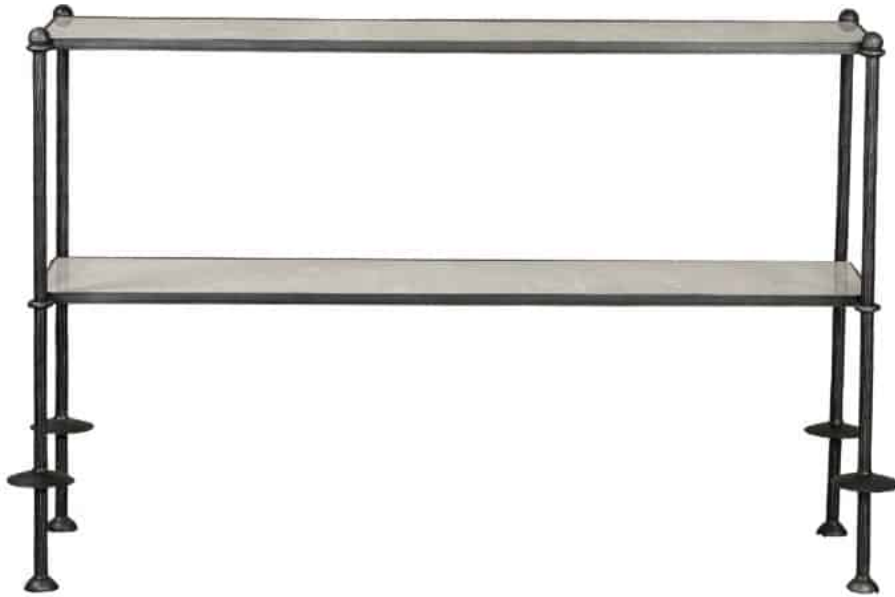

HOME / ANTIQUES / DESIGN

www.mecox.com

DALLAS | HOUSTON | LOS ANGELES | NEW YORK | PALM BEACH | HAMPTONS

Ponti Concrete and Iron Console

SKU: CON-4298-A018

Mecox Exclusive Ponti Concrete and Iron Console with Ball Finial Corners, Disk Leg Detail, Flared Feet and Lower Center Shelf Also Available in Other Similar Styles

Trade Discount Does Not Apply

2 Arriving in Late May

Dimensions (W x D x H): 48 x 12 x 32 in

\$2,295.00