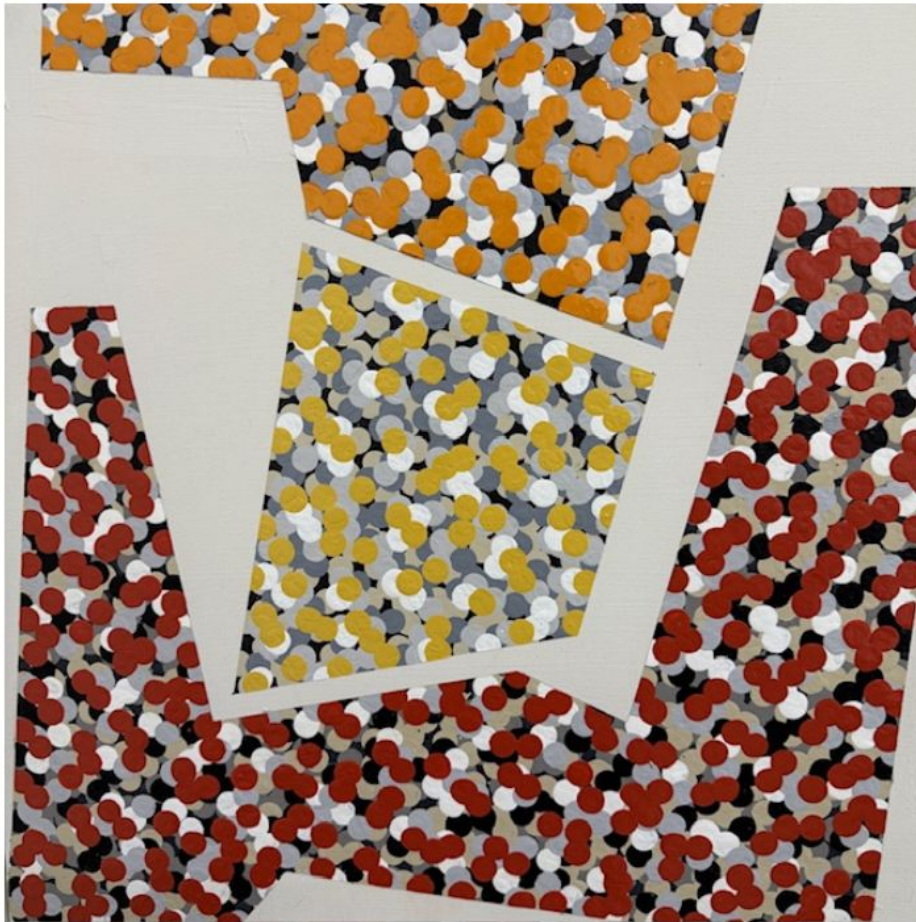

HOME / ANTIQUES / DESIGN

www.mecox.com

DALLAS | HOUSTON | LOS ANGELES | NEW YORK | PALM BEACH | HAMPTONS

Strong Original Art

SKU: CON-ELB-STRONG

Strong Original Art by Edward Love Acrylic on Canvas Commissions Available for Custom Color Palette and Shapes

Dimensions (W x D x H): 21.5 x 21.5 in

\$1,495.00