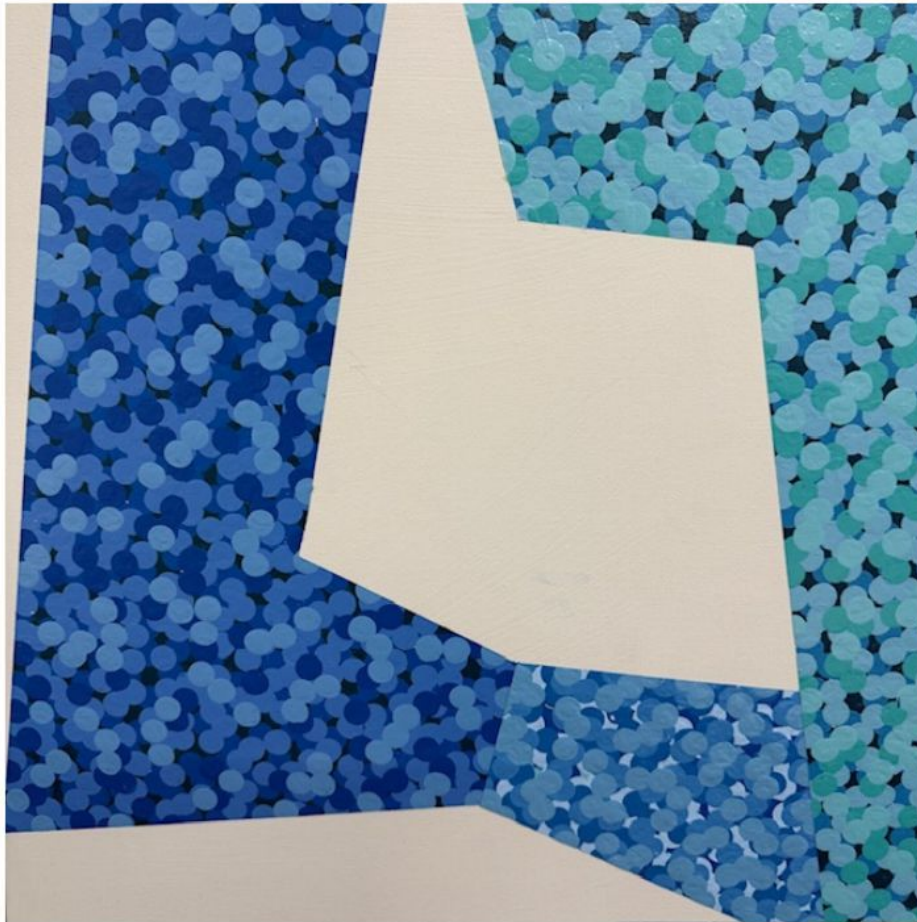

## Erasmus Original Art

SKU: CON-ELB-ERASMUS

Erasmus Original Art by Edward Love Acrylic on Canvas Commissions Available for Custom Color Palette and Shapes

Dimensions (W x D x H): 21.5 x 21.5 in

**\$1,495.00**