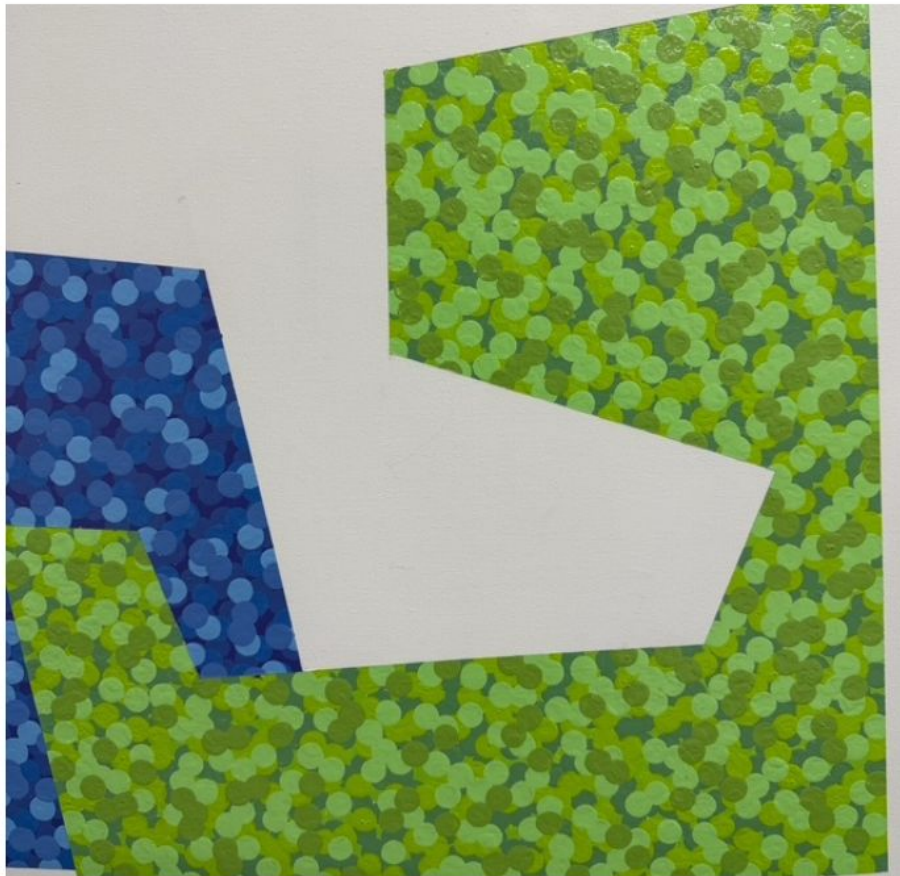

HOME / ANTIQUES / DESIGN

www.mecox.com

DALLAS | HOUSTON | LOS ANGELES | NEW YORK | PALM BEACH | HAMPTONS

Flatlands Original Art

SKU: CON-ELB-FLATLANDS

Flatlands Original Art by Edward Love Acrylic on Canvas Commissions Available for Custom Color Palette and Shapes

Dimensions (W x D x H): 21.5 x 21.5 in

\$1,495.00