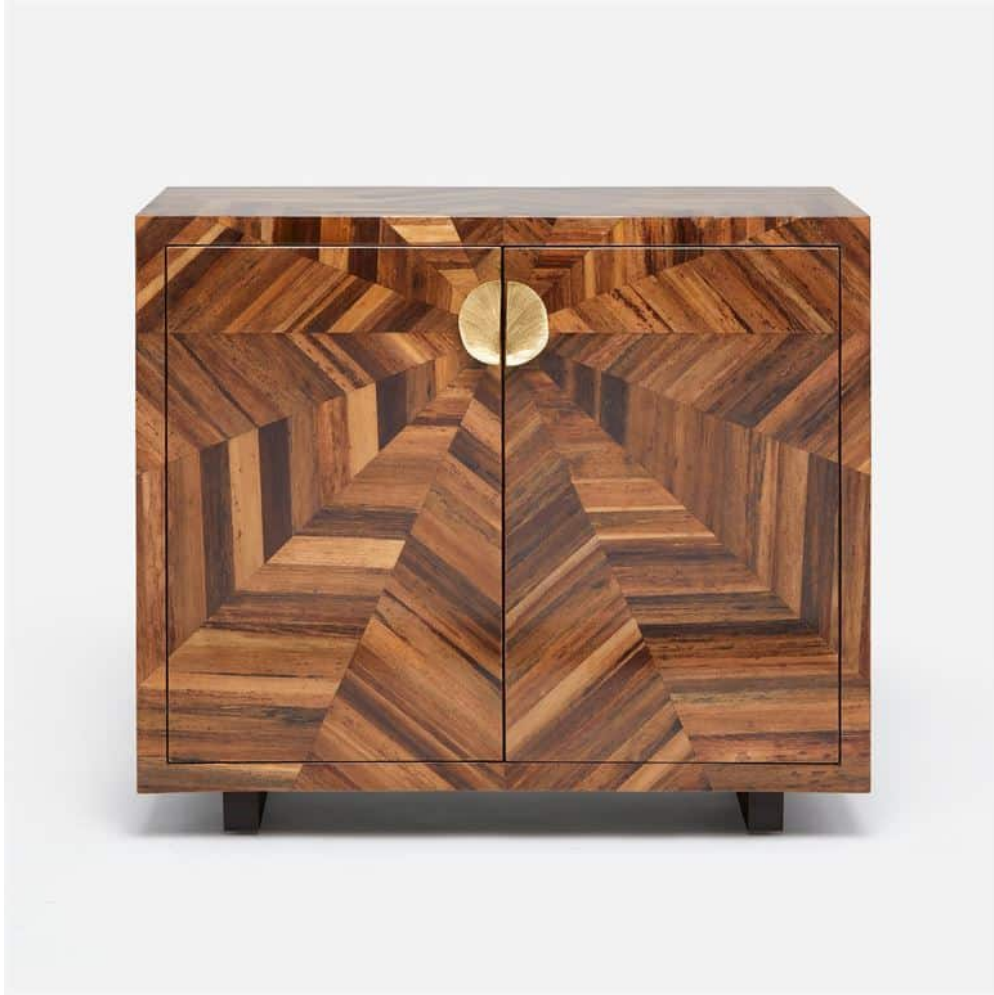

## Small Willem Banana Bark Buffet

SKU: FNBU-1420-WILLEM

Small Willem Buffet or Cabinet with Inlaid Banana Bark Panels in Geometric Design Split Leaf Hardware, Adjustable Interior Shelf  
Also Available As Large Willem Banana Bark Buffet Color Range Varies from Beiges, Browns, Tobaccos and Chocolates Each Piece  
Will Vary

Natural variation to be expected. This item is handcrafted and may show slight variation in size from one piece to another.

Dimensions (W x D x H): 36 x 18 x 32 in

**\$5,240.00**