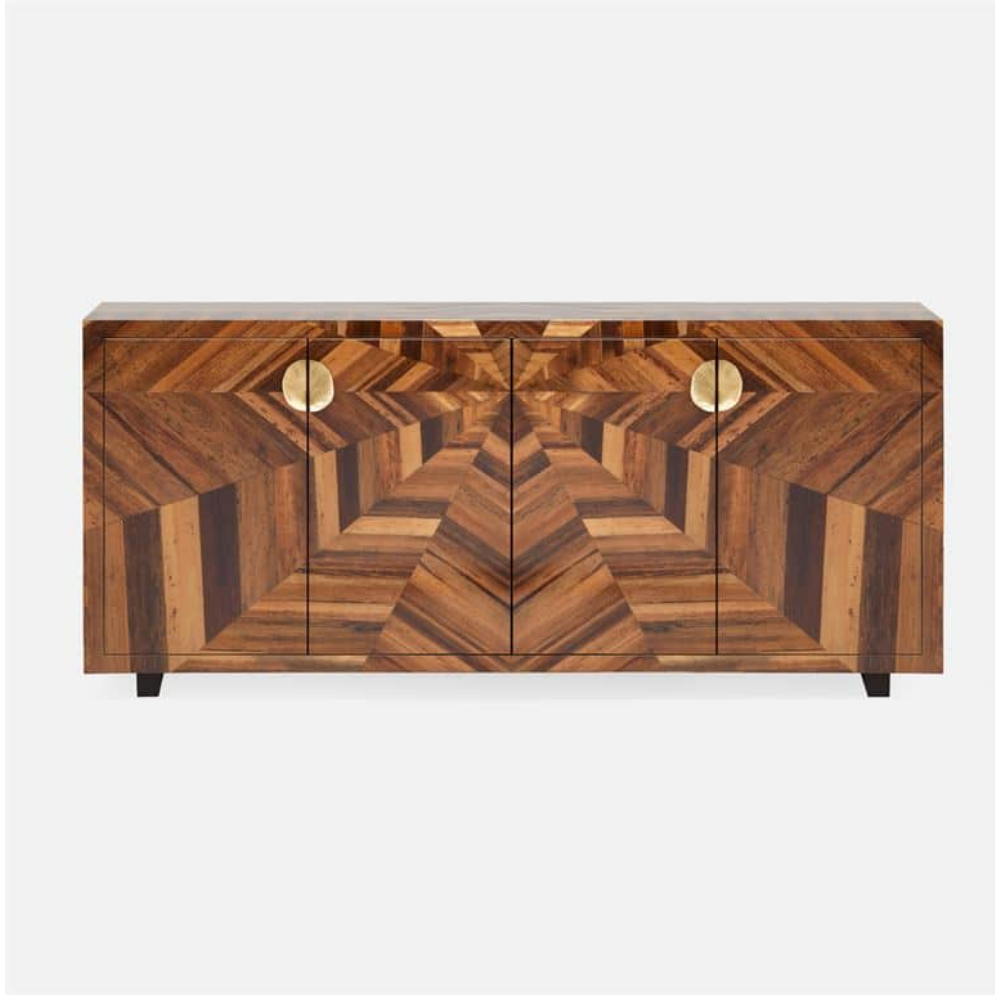

## Large Willem Banana Bark Buffet

SKU: FNBU-1420-LGWILLEM

Large Willem Buffet or Cabinet with Inlaid Banana Bark Panels in Geometric Design Split Leaf Hardware, Adjustable Interior Shelf  
Also Available As Small Willem Banana Bark Buffet Color Range Varies from Beiges, Browns, Tobaccos and Chocolates Each Piece  
Will Vary

Natural variation to be expected. This item is handcrafted and may show slight variation in size from one piece to another.

Dimensions (W x D x H): 72 x 20 x 32 in

**\$8,400.00**