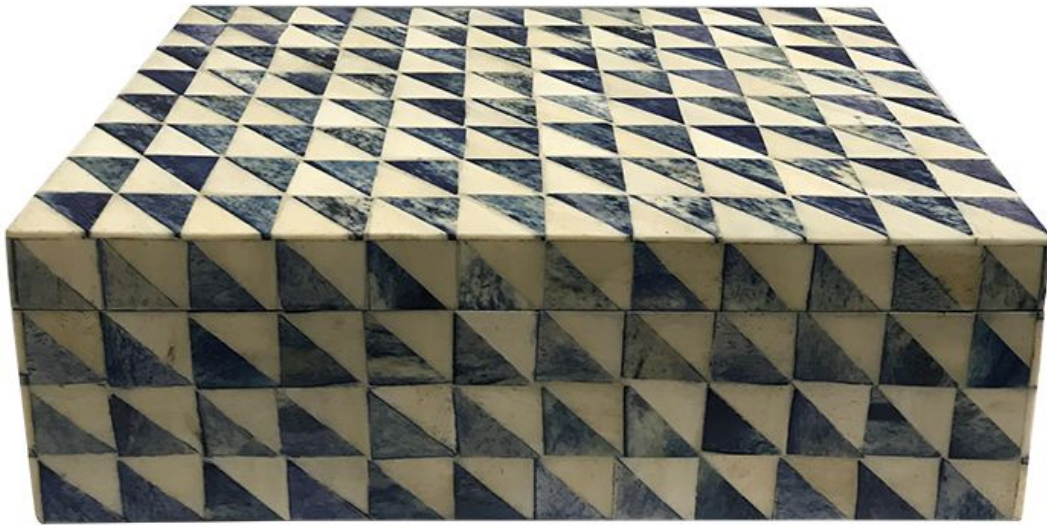

HOME / ANTIQUES / DESIGN

www.mecox.com

DALLAS | HOUSTON | LOS ANGELES | NEW YORK | PALM BEACH | HAMPTONS

Geometric Blue and White Box

SKU: AH-0210-835

Geometric Blue and White Box

Dimensions (W x D x H): 12 x 8 x 4 in