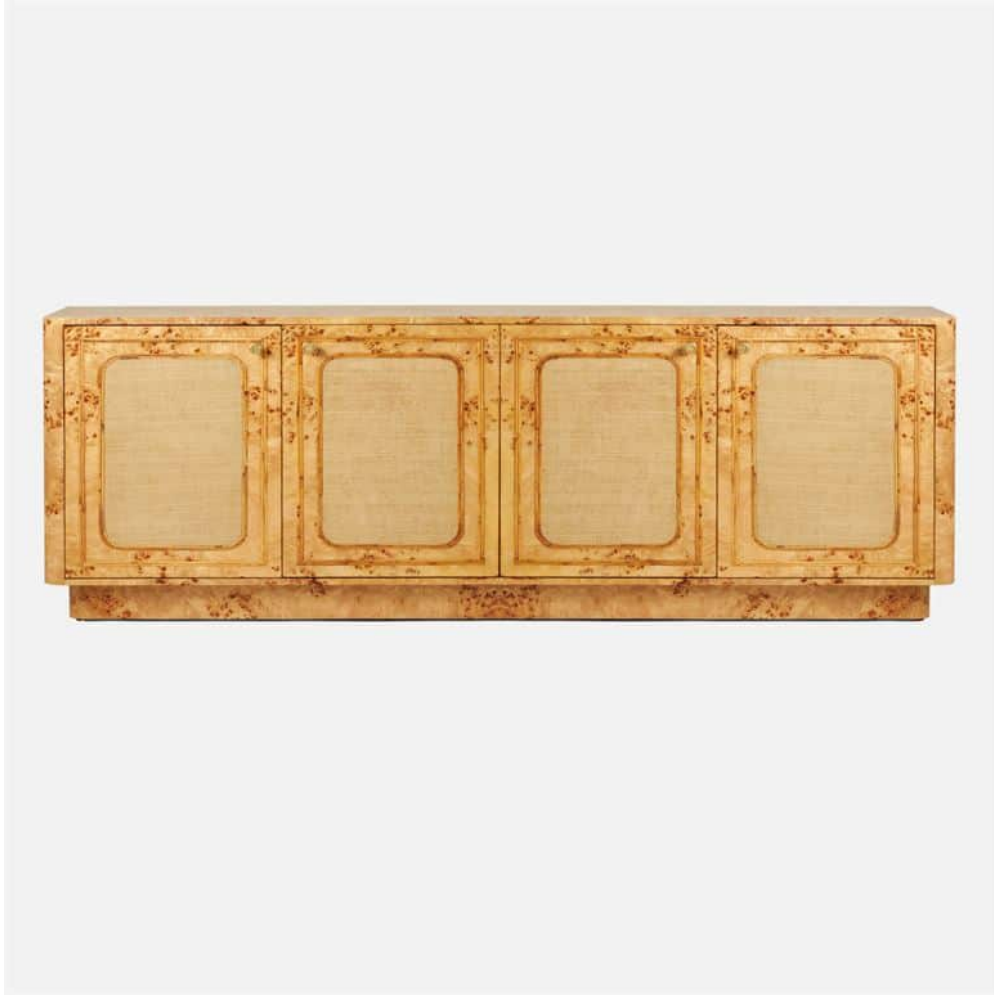

HOME / ANTIQUES / DESIGN

www.mecox.com

DALLAS | HOUSTON | LOS ANGELES | NEW YORK | PALM BEACH | HAMPTONS

Mappa Burl Buffets

SKU: FNBU-1420-72MAPPA

Large Mappa Burl Buffet in Satin Mappa Burl Matte Raffia with Textured Golden Knobs 2 Adjustable Shelves with 4 Compartments
72"L x 20"W x 32"H FNBU-1420-72MAPPA \$6840

Also Available As Small Mappa Burl Buffet with Textured Golden Knobs 2 Adjustable Shelves with 4 Compartments 60"L x 20"W x
32"H FNBU-1420-60MAPPA \$5880

Also Available As Nightstands and in Other Styles

Dimensions (W x D x H): N/A

\$5,880.00 – \$6,840.00 Price range: \$5,880.00 through \$6,840.00