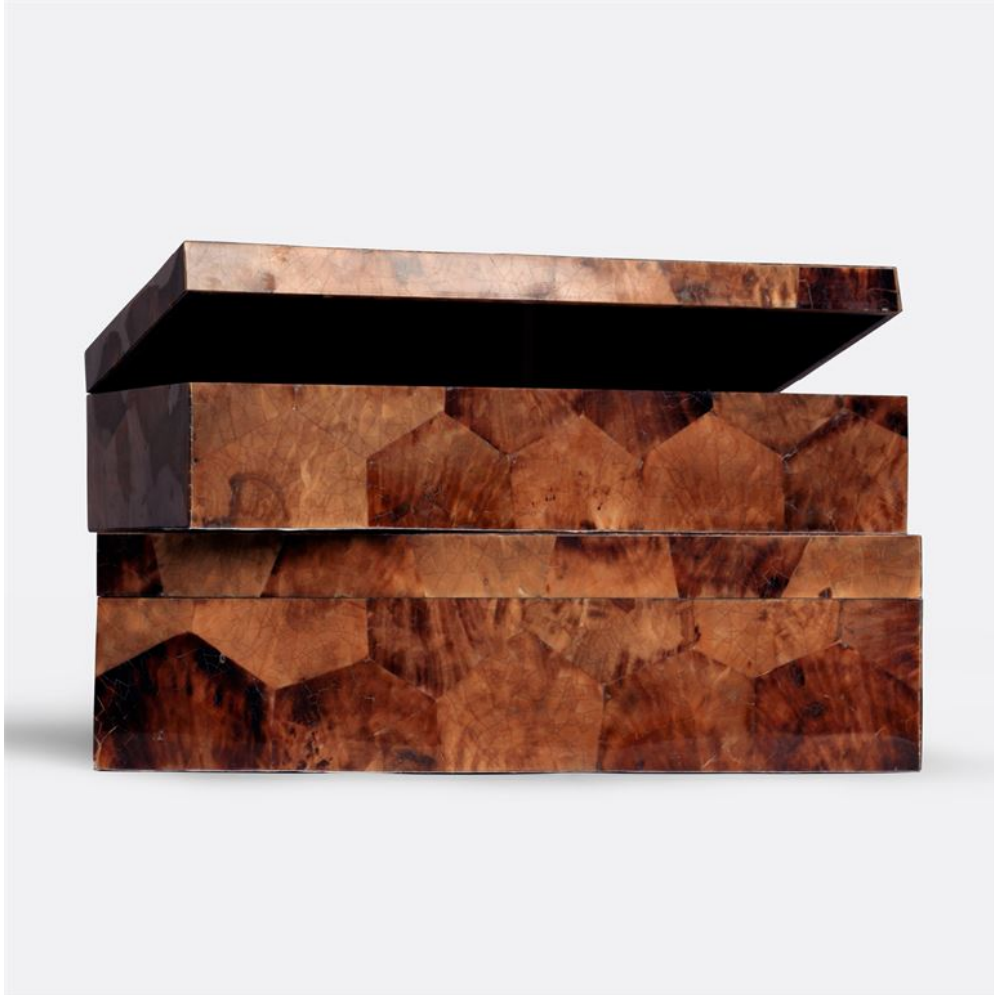

## Cracked Penshell Boxes

SKU: AH-1420-LPENBOX

Large Penshell Box in Young Brown Penshell Also Available in Dark Blue Penshell Each Piece Varies Slightly 14"L x 7"W x 4"H

AH-1420-LPENBOX \$495

Also Available As Small Penshell Box 13"L x 6.5"W x 3.5"H AH-1420-SPENBOX \$370