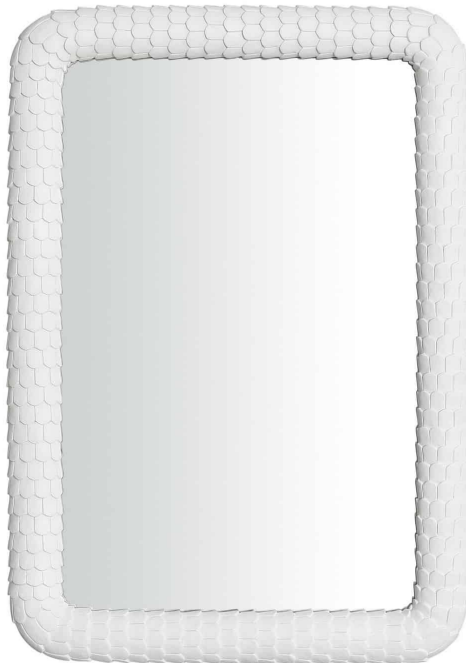

HOME / ANTIQUES / DESIGN

www.mecox.com

DALLAS | HOUSTON | LOS ANGELES | NEW YORK | PALM BEACH | HAMPTONS

White Smooth Gesso Mirror

SKU: FNM-1724-LAN

Lance Mirror in White Smooth Gesso

Dimensions (W x D x H): 28 x 2 x 41 in