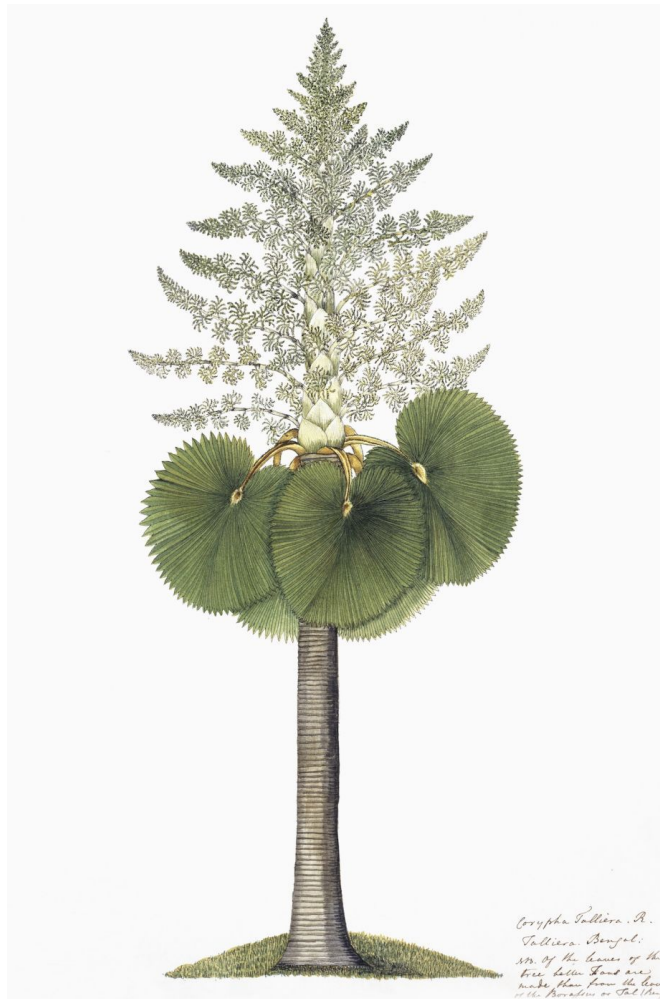

Palm Tree Framed Print 2

SKU: AHW-1518-002PALM

Palm Tree Framed Print 2 Reproduction of 19th Century East Indian Print on Archival Paper with Wide White Frame

Dimensions (W x D x H): 30 x 40 in

\$2,055.00