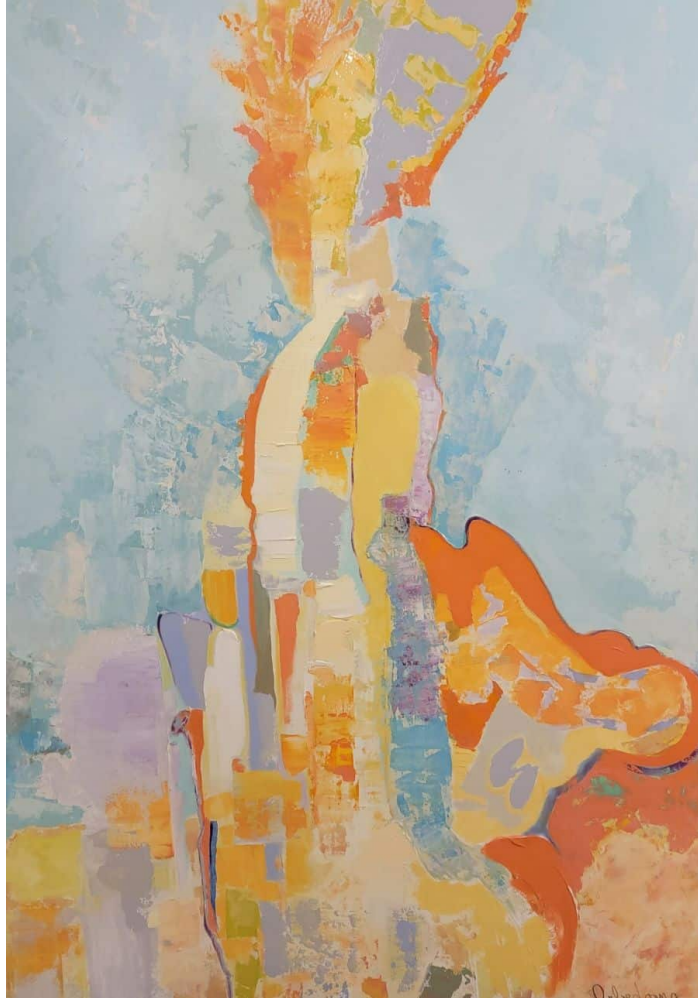

## The Empress Original Art

SKU: CON-LS-EMPRESS

The Empress Original Art by Orbedonna Acrylic on Canvas

Dimensions (W x D x H): 48 x 65 in

**\$5,600.00**