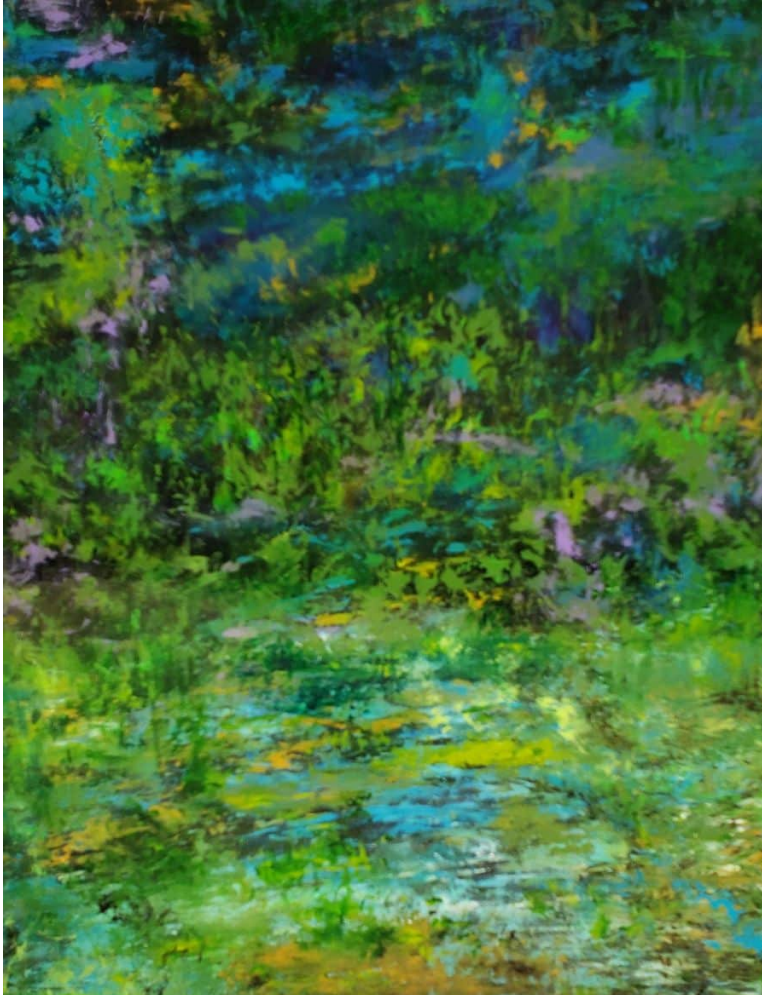

HOME / ANTIQUES / DESIGN

www.mecox.com

DALLAS | HOUSTON | LOS ANGELES | NEW YORK | PALM BEACH | HAMPTONS

Midnight Forest Original Art

SKU: CON-LS-MIDNIGHTFOREST

Midnight Forest Original Art by Orbedonna Acrylic on Canvas