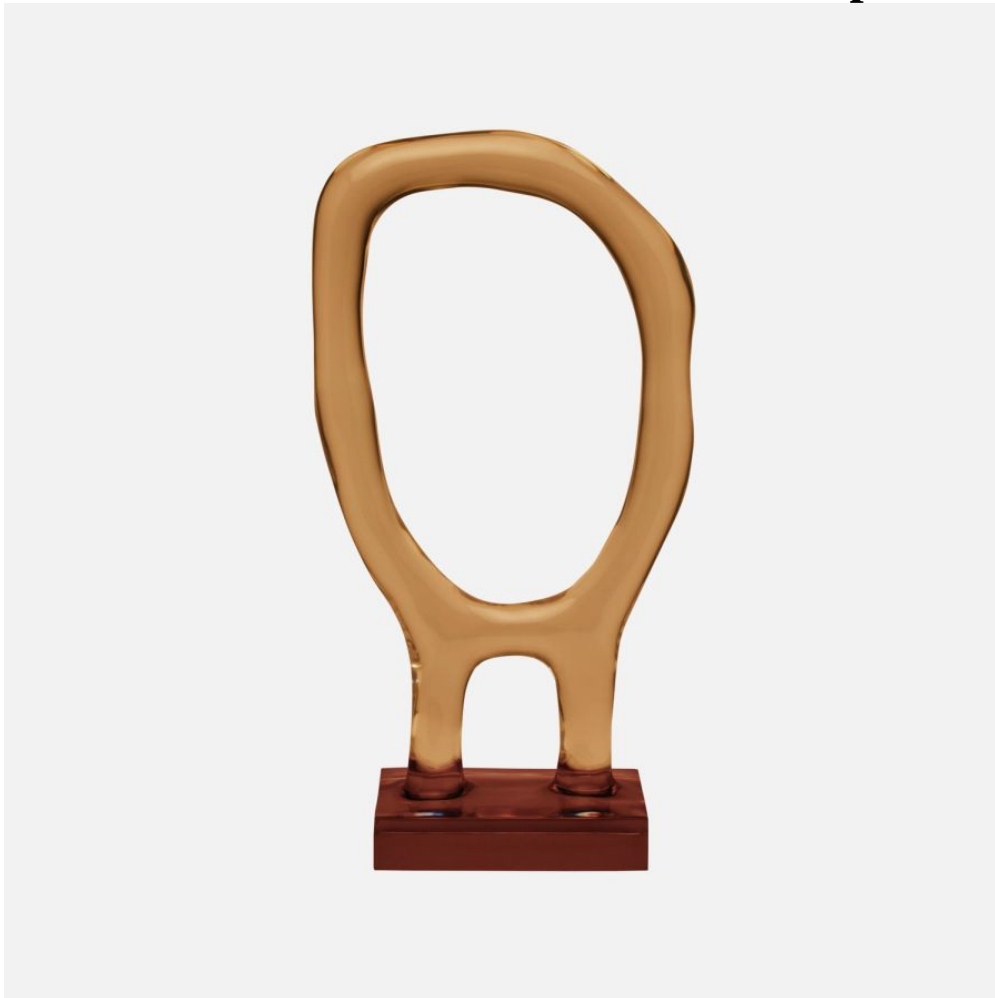

Cocoa Translucent Resin Circular Sculpture

Portrait Cocoa Translucent Resin Circular Sculpture 10?L x 4.5?W x 18?H AH-1420-PCTKOL \$700

Also Available in Landscape Profile 14.5?L x 4?W x 16?H AH-1420-LCTKOL \$700

Also Available in Flat White Resin

Dimensions (W x D x H): N/A

\$700.00