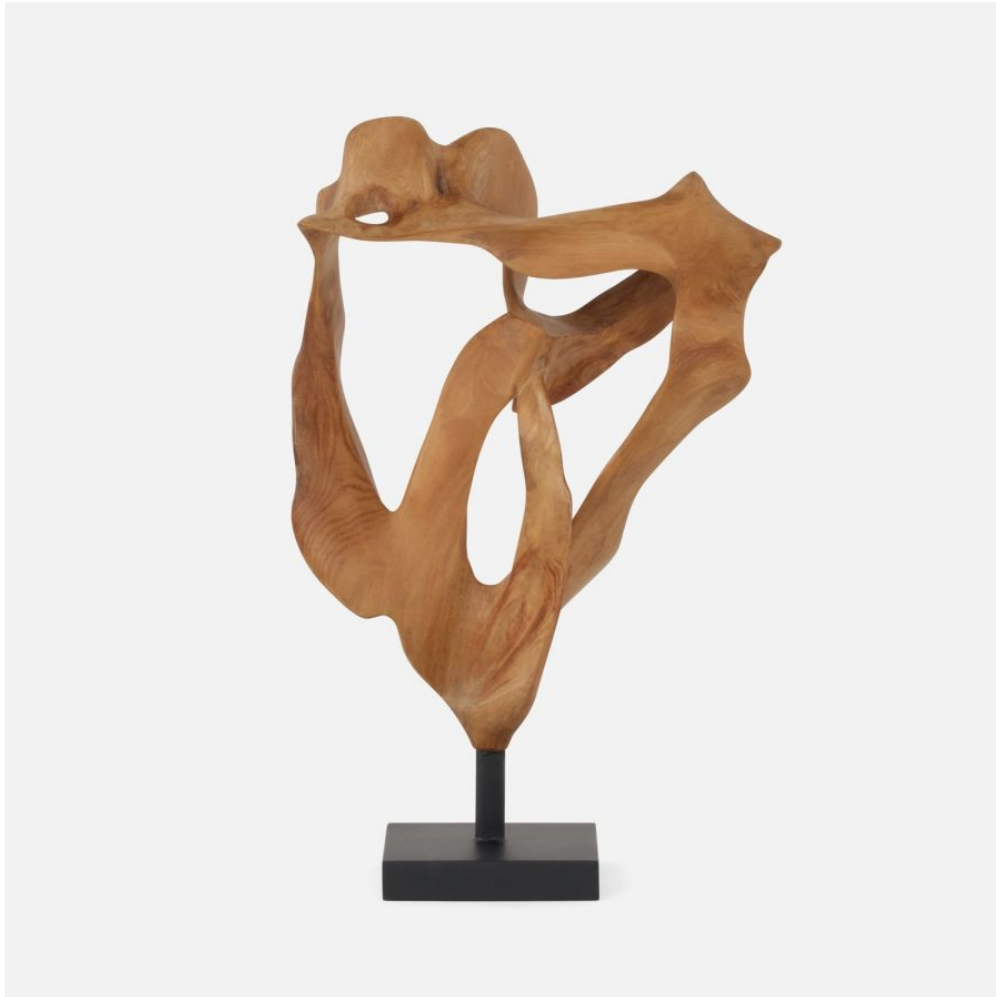

## Small Natural Teak Sculpture

SKU: AH-1420-SMMARCI

Small Natural Teak Sculpture Variations Are To Be Expected

Dimensions (W x D x H): 20 x 8 x 25 in

**\$1,080.00**