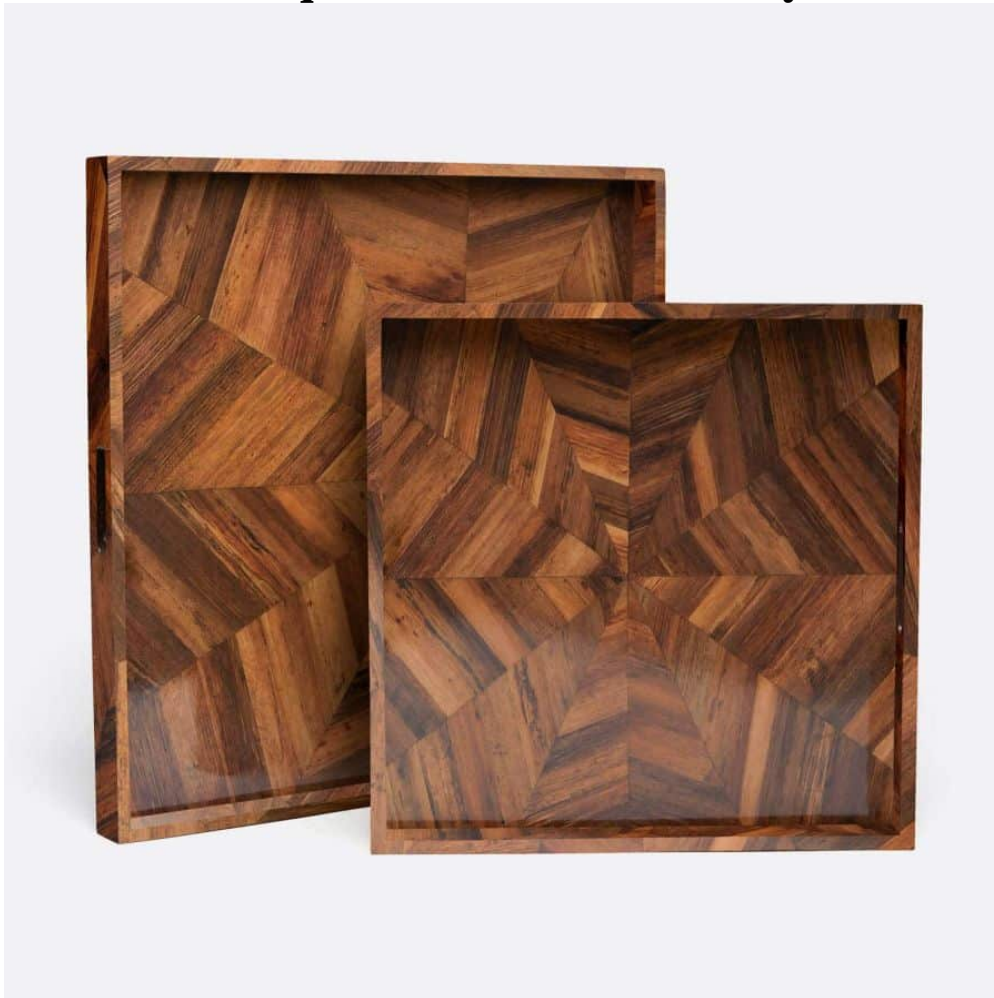

## XL Square Banana Bark Trays

Large XL Square Banana Bark Tray 28"L x 28"W x 2"H AH-1420-LGSQXLBARK \$890

Small XL Square Banana Bark Tray 22"L x 22"W x 2"H AH-1420-SMSQXLBARK \$675

Dimensions (W x D x H): N/A