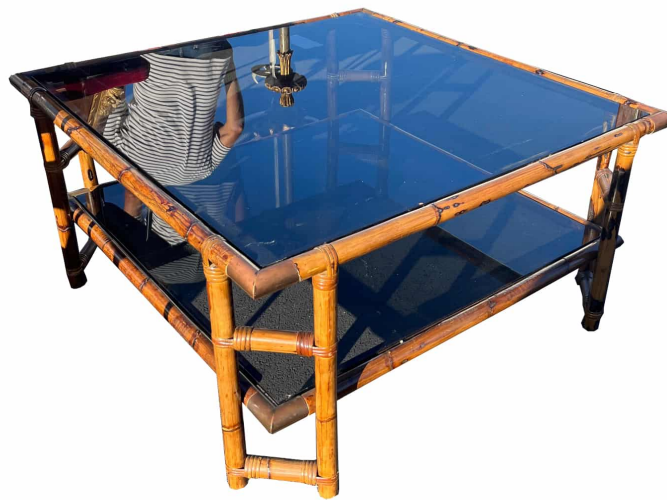

HOME / ANTIQUES / DESIGN

www.mecox.com

DALLAS | HOUSTON | LOS ANGELES | NEW YORK | PALM BEACH | HAMPTONS

Vintage Square Two Tier Bamboo Coffee Table

SKU: FACT-FR22-003

Vintage Square Two Tier Bamboo Coffee Table with Glass Shelves and Brass Corners Spanish, Circa 1950s

Dimensions (W x D x H): 39 x 39 x 19.5 in

\$2,850.00