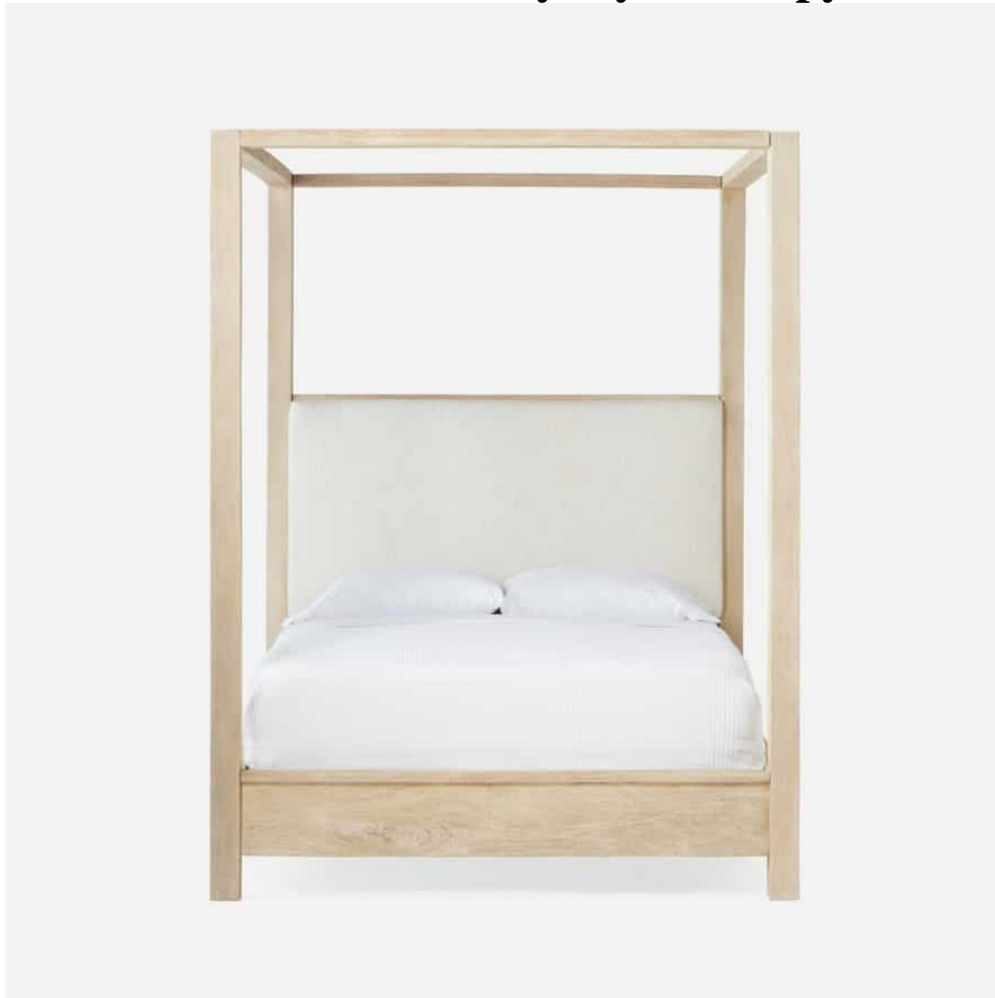

HOME / ANTIQUES / DESIGN

www.mecox.com

DALLAS | HOUSTON | LOS ANGELES | NEW YORK | PALM BEACH | HAMPTONS

Allesandro Mid-Century Style Canopy Beds

Allesandro Mid-Century Style Canopy Beds Solid Rustic Mango Wood Boxy Canopy Bed with Customizable Headboard, Priced in Beige Mix High Performance Fabric Available in Bleached White Mango Wood or Light Gray Mango Wood Additional Fabrics and Leathers Available, Pricing Varies

Queen 88"L x 68"W x 88"H FNBD-1420-QALL \$7920

King 87"L x 84"W x 88"H FNBD-1420-KALL \$8980

California King 91"L x 80"W x 88"H FNBD-1420-CAKALL \$9280

Dimensions (W x D x H): N/A

\$7,920.00 – \$9,280.00 Price range: \$7,920.00 through \$9,280.00