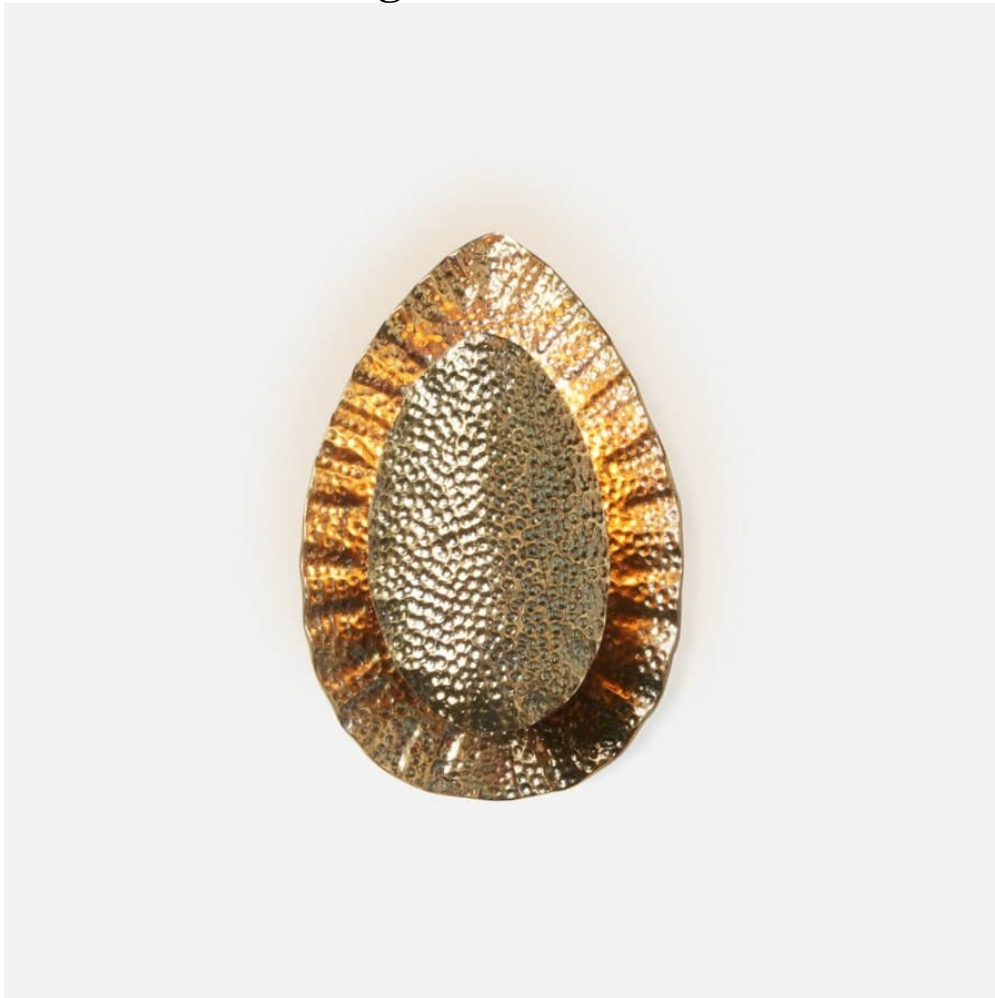

## Glimmering Modern Leaf Sconces

Glimmering Modern Leaf Sconces Delicately Hammered Aluminum Leaves One Leaf Appears to Hover Above the Other Available in Antiqued Brass or Antiqued Nickel

Large 9"W X 5"D X 13"H FNL-1420-TARASC \$560

Small 7"W X 5"D X 10"H FNL-1420-SMTARASC \$440

2 Large Antiqued Brass in Palm Beach 2 Large Antiqued Brass in Dallas

Dimensions (W x D x H): N/A

**\$440.00 – \$560.00 Price range: \$440.00 through \$560.00**