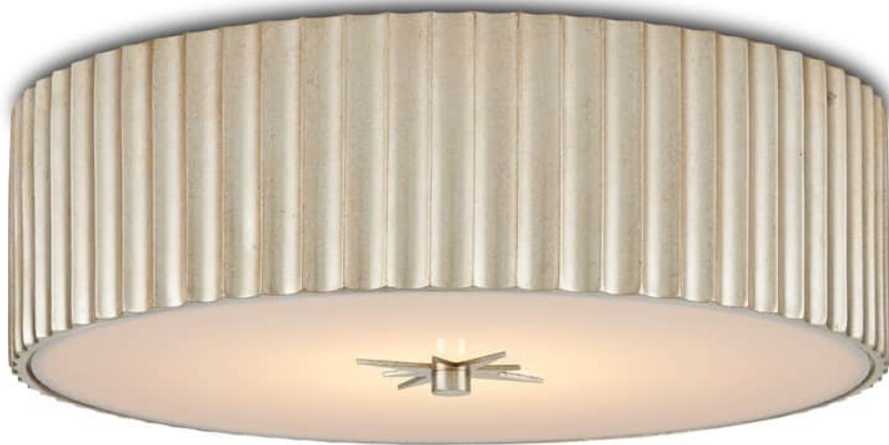

HOME / ANTIQUES / DESIGN

www.mecox.com

DALLAS | HOUSTON | LOS ANGELES | NEW YORK | PALM BEACH | HAMPTONS

Star Motif Flush Mount

SKU: FNL-2406-CAR

Star Motif Flush Mount Available in Gold Leaf or Silver Leaf Finish with Frosted Glass Diffuser

1 Light with Dimmable Integrated LED 1150 Lumens Watts per Socket/Item: 17/17

Dimensions (W x D x H): 14 x 14 x 4.5 in

\$740.00