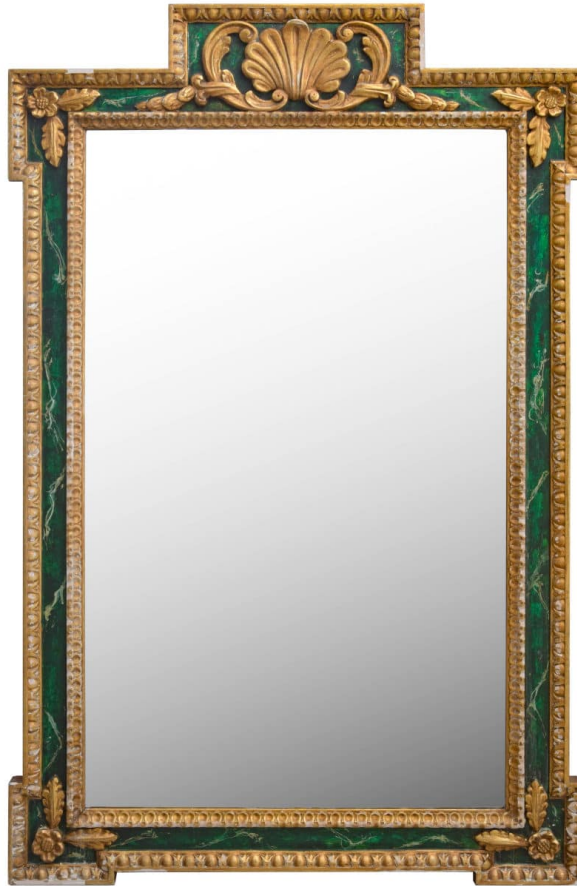

## Vintage Faux Malachite Painted Mirror

SKU: FAM-0124-041

Vintage Ornate Gold and Faux Malachite Painted Mirror with Beveled Edge

Dimensions (W x D x H): 30.75 x 1.5 x 48 in

**\$2,395.00**