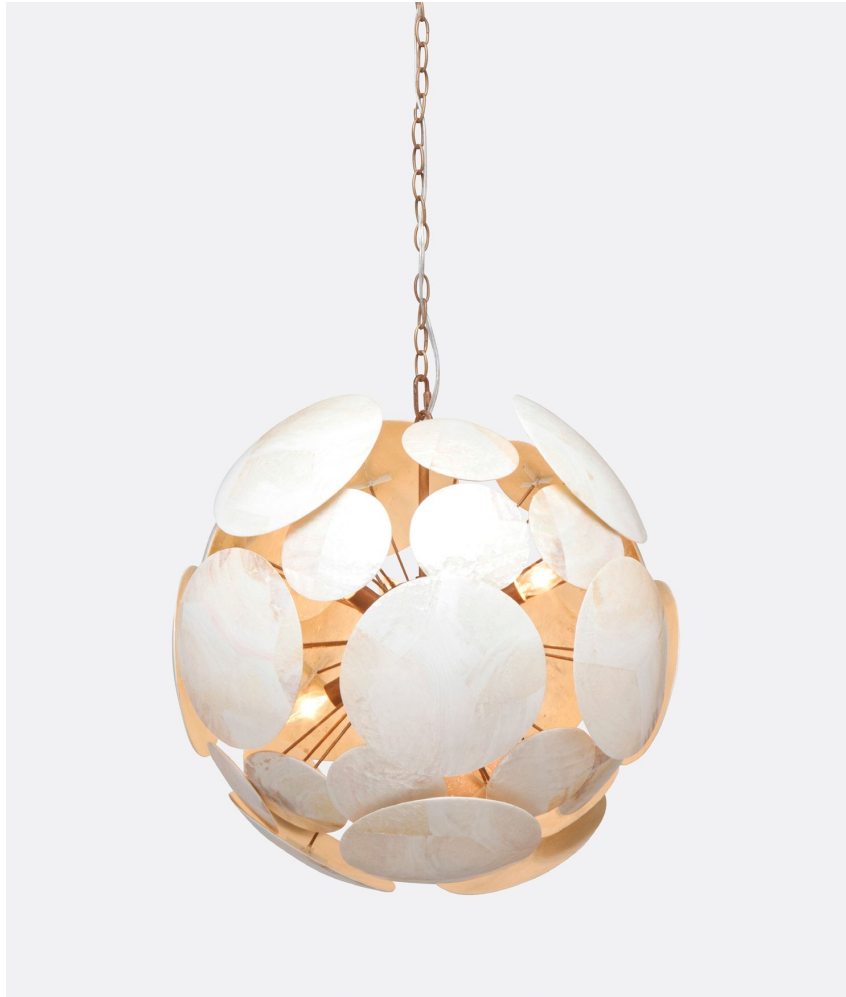

HOME / ANTIQUES / DESIGN

www.mecox.com

DALLAS | HOUSTON | LOS ANGELES | NEW YORK | PALM BEACH | HAMPTONS

Judy Kabibe Shell Chandelier

SKU: FNL-1420-JUDY

Judy Kabibe Shell Chandelier with Gold Interior Holds Six 40W Max Bulbs 41" Chain Included with Canopy

1 in Palm Beach

Dimensions (W x D x H): 24 x 24 in

\$3,900.00